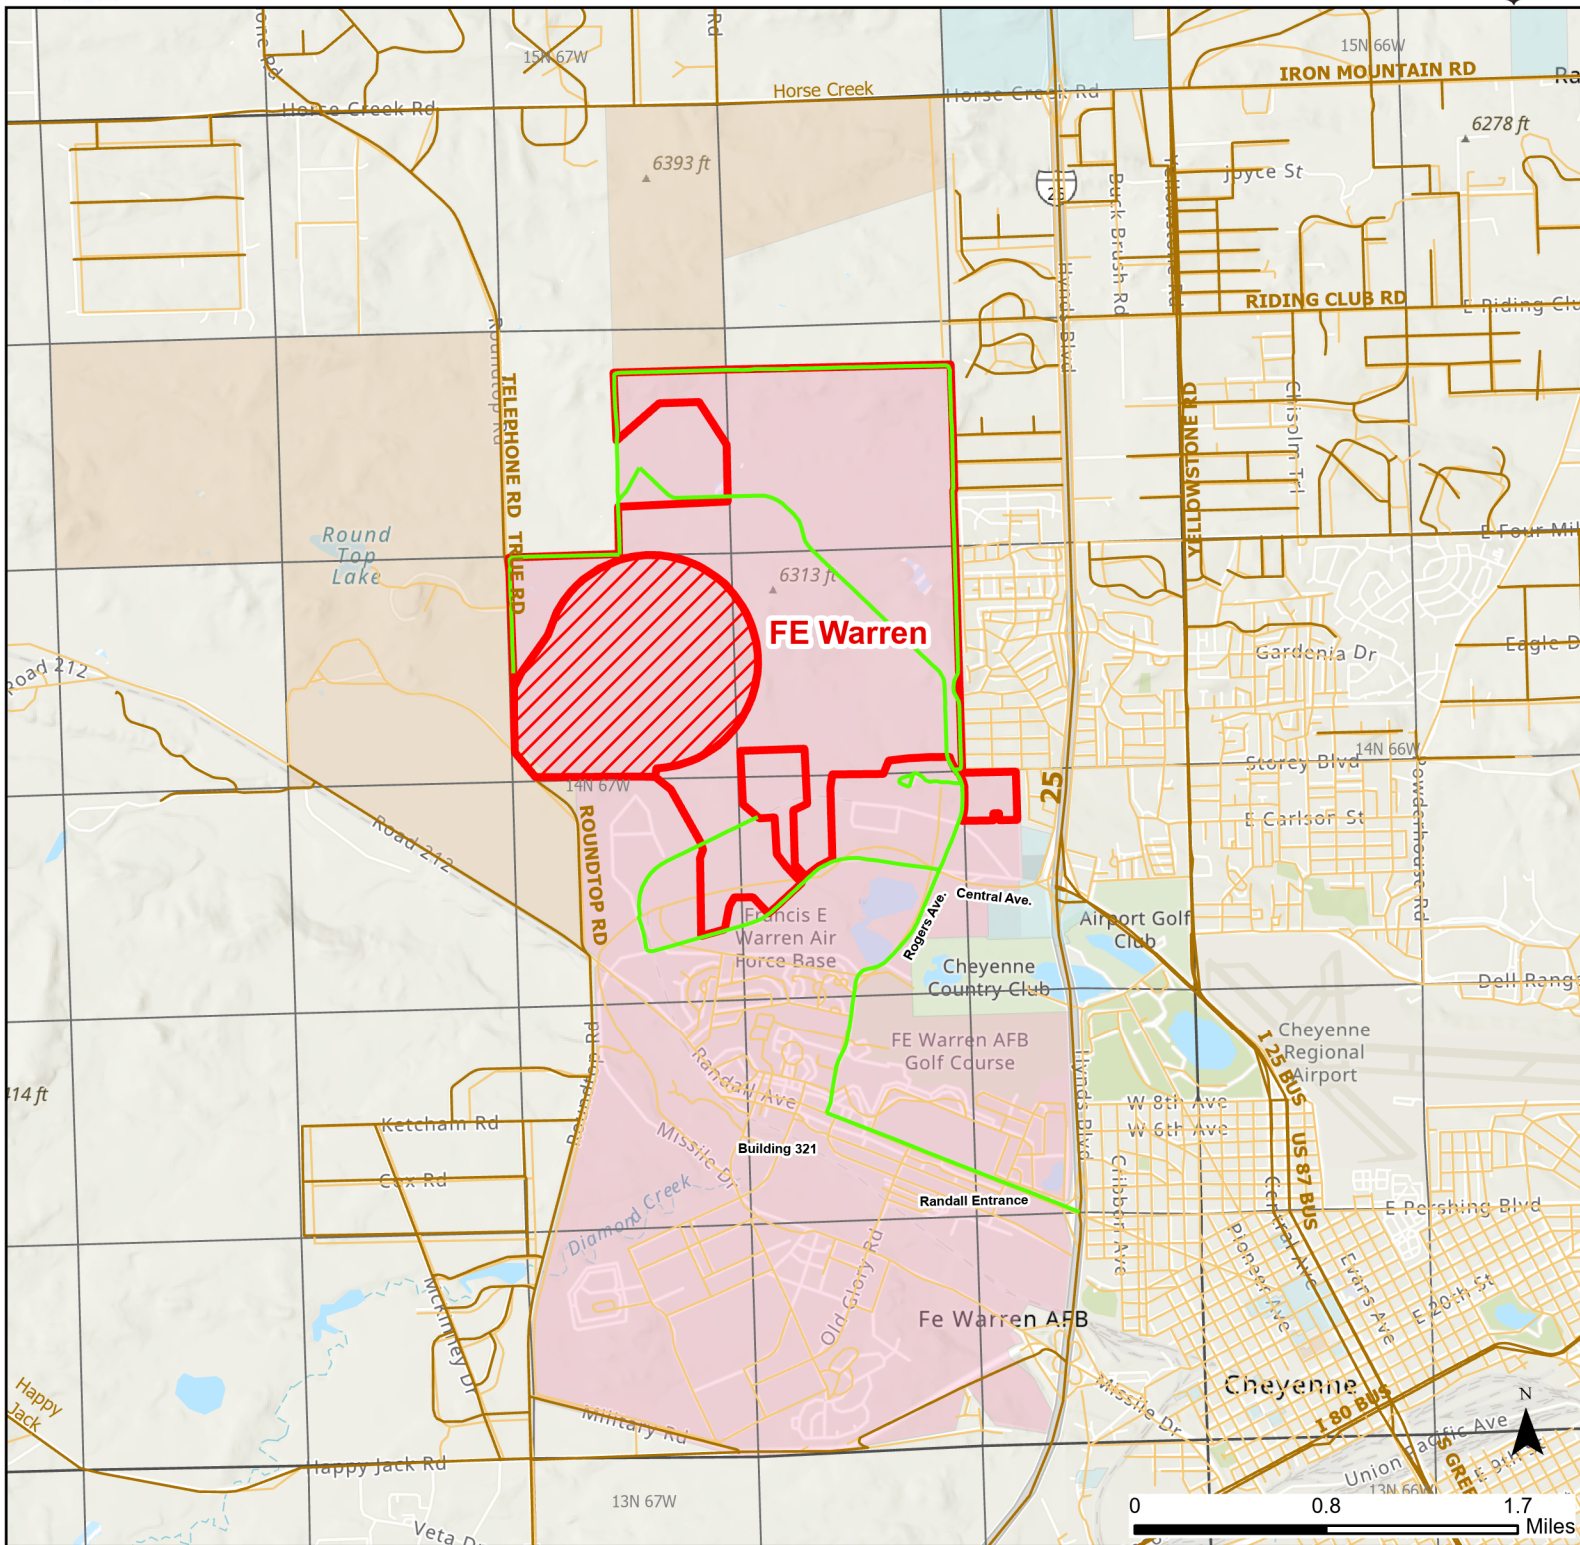

FE Warren Hunter Management Area

2023 Hunt
Season

Parking	Closed Road	Boundary	Limited Range Weapons and Archery	State
Coupon Box	Roads	County Boundaries	Archery Only	DOD
Road Closed	County Boundaries	HMA Ownership	Other	BLM
Open Road	HMA Ownership	CLOSED		Wyoming Game & Fish Dept.
Special Conditions Apply				Forest Service
				Private

Species allowed to hunt: Antelope (Archery only)

See Ranch Rules for More Information and Restrictions

Hunter Management Area rules apply only to those lands enrolled in the HMA.

This map is for visual use, assistance and general location only, does not represent a survey, and is not to be used for legal conveyance. Hunt Area boundaries are approximate, consult Game and Fish Hunting Regulations for descriptions and restrictions. Access to these private lands for any commercial activity must be gained by contacting the individual landowner(s) directly.